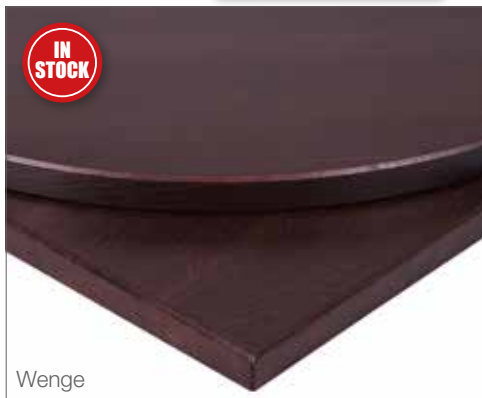

- ✓ Easy clean surface
- ✓ Heat resistant to 140°C
- ✓ Impact resistant edging

26MM SOLID WOOD TABLE TOPS

Made in Italy

Walnut

Wenge

Oak

Table Shape	Size (mm)	Weight (kg)	Price 20+	Price 10-19	Price 1-9
	600 x 600	7.1	£51.70	£52.77	£53.85
	700 x 700	9.4	£66.18	£67.55	£68.93
	800 x 800	11.7	£91.00	£92.90	£94.80
	1200 x 700	16.2	£109.43	£111.72	£114.00
	600 dia	5.4	£51.70	£52.77	£53.85
	700 dia	7.3	£66.18	£67.55	£68.93
	800 dia	9.2	£91.00	£92.90	£94.80