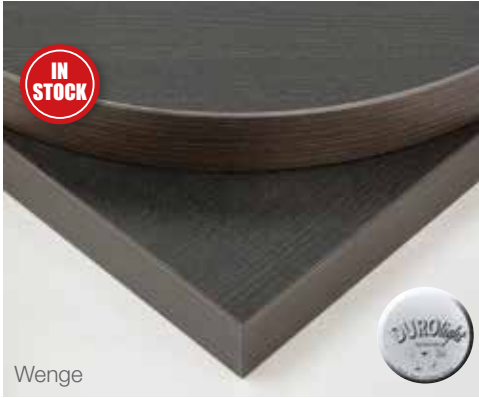

DUROLIGHT 46MM TOPS

Wenge