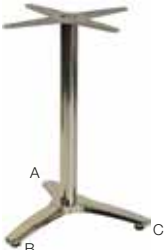

IN STOCK

3 YEAR GUARANTEE

VERANO

Available in three sizes, this Verano base is the perfect option for outdoor use, with it's weather resistant, shiny aluminium finish.

- ✓ Robust, weighted, adjustable feet
- ✓ Perfect for use with our Werzalit range on pages 12-16
- ✓ Suitable for indoors and outdoors (with the exception of coastal areas)

Dining height – 730mm

3 leg
Max top size: ● 700mm ■ 700x700mm
Base dims: A-B 500mm A-C 500mm
Weight: 7.0kg
Price: £44.92