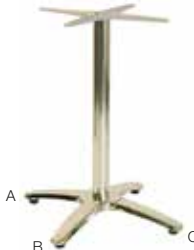

4 leg
Max top size: ● 800mm ■ 800x800mm
Base dims: A-B 480mm A-C 630mm
Weight: 7.7kg
Price: £49.92