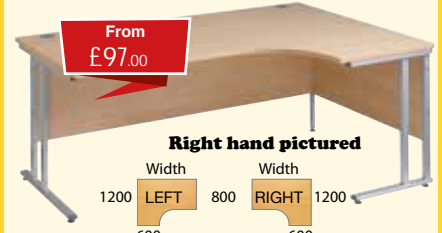

BEST
Seller

BIG DEALS

DESK & PEDESTAL BUNDLE

ONLY
£161.00

Left hand pictured

- Right or left hand 1600 ergo desk
- Desk high pedestal with 3 drawers

CODE	PRICE
SO-ERGOB1LH Left hand desk	£161.00
SO-ERGOB1RH Right hand desk	£161.00

Combo
DEAL

01768351499

www.westmorlandfurniture.co.uk

Straight Desks

CODE	WIDTH	DEPTH	PRICE
SO-MC8S	800mm	800mm	£80.00
SO-MC12S	1200mm	800mm	£83.00
SO-MC14S	1400mm	800mm	£87.00
SO-MC16S	1600mm	800mm	£92.00
SO-MC18S	1800mm	800mm	£95.00

Wave Desks

CODE	WIDTH	DESC	PRICE
SO-25SWL12	1200mm	Left hand	£87.00
SO-25SWR12	1200mm	Right hand	£87.00
SO-25SWL14	1400mm	Left hand	£94.00
SO-25SWR14	1400mm	Right hand	£94.00
SO-25SWL16	1600mm	Left hand	£100.00
SO-25SWR16	1600mm	Right hand	£100.00

Ergonomic Desks

CODE	WIDTH	DESC	PRICE
SO-25SEL14	1400mm	Left hand	£97.00
SO-25SER14	1400mm	Right hand	£97.00
SO-25SEL16	1600mm	Left hand	£99.00
SO-25SER16	1600mm	Right hand	£99.00
SO-25SEL18	1800mm	Left hand	£119.00
SO-25SER18	1800mm	Right hand	£119.00