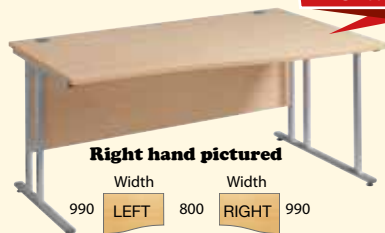

BEST
Seller

BIG DEALS

DESK & PEDESTAL BUNDLE

ONLY
£161.00

Left hand pictured

- Right or left hand 1600 ergo desk
- Desk high pedestal with 3 drawers

CODE	PRICE
SO-ERGOB1LH Left hand desk	£161.00
SO-ERGOB1RH Right hand desk	£161.00

Combo
DEAL

01768351499

www.westmorlandfurniture.co.uk

Straight Desks

CODE	WIDTH	DEPTH	PRICE
SO-MC8S	800mm	800mm	£80.00
SO-MC12S	1200mm	800mm	£83.00
SO-MC14S	1400mm	800mm	£87.00
SO-MC16S	1600mm	800mm	£92.00
SO-MC18S	1800mm	800mm	£95.00

Wave Desks

CODE	WIDTH	DESC	PRICE
SO-25SWL12	1200mm	Left hand	£87.00
SO-25SWR12	1200mm	Right hand	£87.00
SO-25SWL14	1400mm	Left hand	£94.00
SO-25SWR14	1400mm	Right hand	£94.00
SO-25SWL16	1600mm	Left hand	£100.00
SO-25SWR16	1600mm	Right hand	£100.00

Ergonomic Desks

CODE	WIDTH	DESC	PRICE
SO-25SEL14	1400mm	Left hand	£97.00
SO-25SER14	1400mm	Right hand	£97.00
SO-25SEL16	1600mm	Left hand	£99.00
SO-25SER16	1600mm	Right hand	£99.00
SO-25SEL18	1800mm	Left hand	£119.00
SO-25SER18	1800mm	Right hand	£119.00